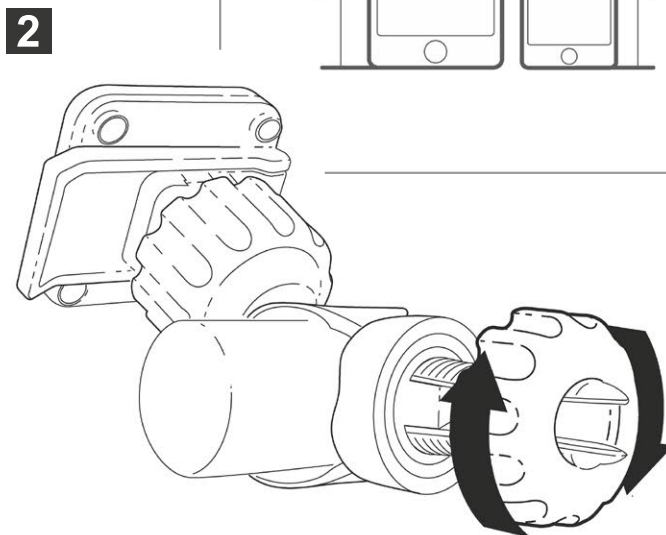

SHAD X-FRAME

Ref. X0SG00H

SMARTPHONE
HANDLE HOLDER

Easy

MAX / 180x90

MIN / 135x65

HANDLEBAR SIZES

Ø 20-40 mm