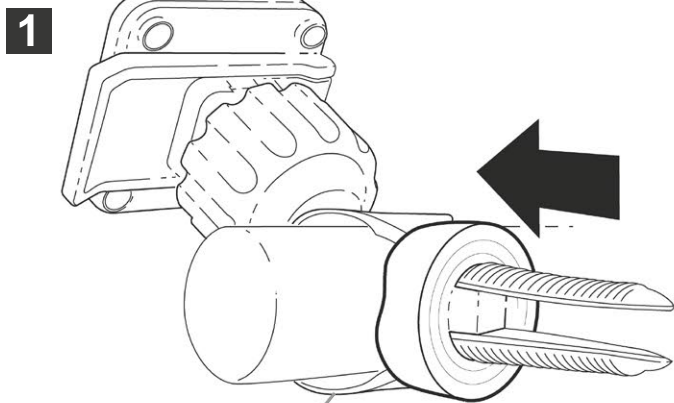

SHAD X-FRAME

Ref. X0SG00H

SMARTPHONE
HANDLE HOLDER

Easy

MAX / 180x90

MIN / 135x65

HANDLEBAR SIZES

Ø 20-40 mm