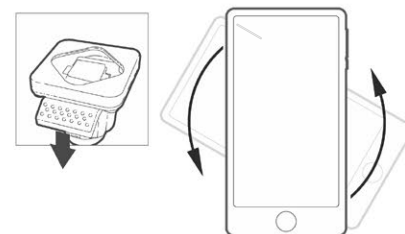

SHAD X-FRAME

Ref. X0SG00H

SMARTPHONE
HANDLE HOLDER

Easy

MAX / 180x90

MIN / 135x65

HANDLEBAR SIZES

Ø 20-40 mm

3

ASSEMBLY

RELEASE