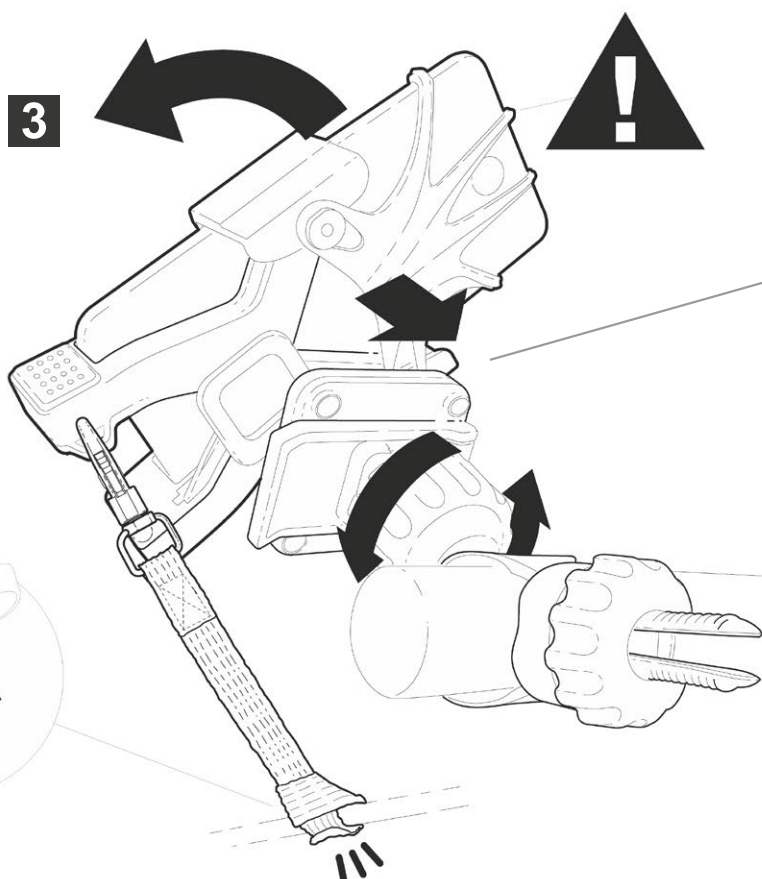

SHAD X-FRAME

Ref. X0SG00H

SMARTPHONE
HANDLE HOLDER

Easy

MAX / 180x90

MIN / 135x65

HANDLEBAR SIZES

Ø 20-40 mm