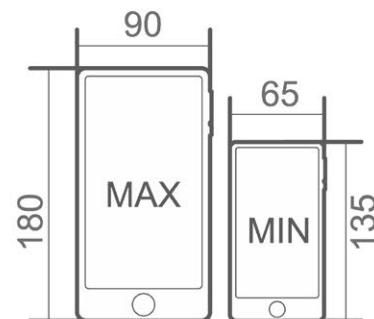

SHAD X-FRAME

Ref. X0SG00H

SMARTPHONE
HANDLE HOLDER

Easy

MAX / 180x90

MIN / 135x65

HANDLEBAR SIZES

Ø 20-40 mm