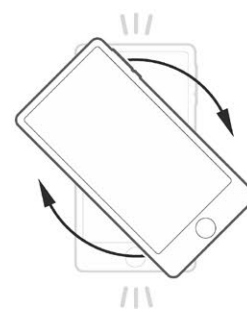

SHAD X-FRAME

Ref. X0SG00H

SMARTPHONE
HANDLE HOLDER

Easy

MAX / 180x90

MIN / 135x65

HANDLEBAR SIZES

Ø 20-40 mm

3

ASSEMBLY

RELEASE